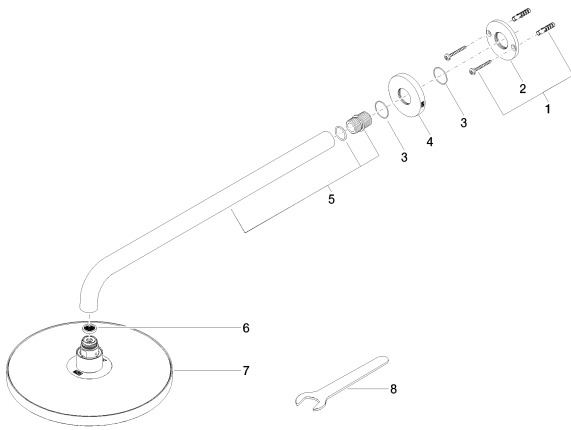

Shower - Lissé

Rain shower wall-mounted - polished chrome

Article number: 28 649 970-00 0010

- 17-3/4" Projection
- Stream: Rain
- Descaling system
- Rain shower Ø 8-5/8"
- Flange diameter 2-3/8"
- 1/2" connection
- Water flow rate limited to max. 1.8 gpm

Codes & Standards

- California Energy Commission (CEC)
- ASME A112.18.1/CSA B125.1

polished chrome

Accessory is required for this item.

Shower - Lissé

Rain shower wall-mounted - polished chrome

Article number: 28 649 970-00 0010

Dimensional drawing

mm [inches]

All dimensions in mm / inch = mm x 0,0394

Flow rate chart

Shower - Lissé

Rain shower wall-mounted - polished chrome

Article number: 28 649 970-00 0010

Other surface finishes

35 085 970-90 0010

Concealed wall elbow -

Shower - Lissé

Rain shower wall-mounted - polished chrome

Article number: 28 649 970-00 0010

Spare parts list

Number	Item Number	Designation	Number of units
1	04 30 31 032 00 90	fixing set	1
2	09 17 20 120 90	holder	1
3	09 14 10 150 90	seal	2
4	09 27 97 015-00	rosette	1
5	90 11 03 070 00-00	pipe	1
6	09 23 01 075 90	insert	1
7	04 12 05 092 10-00	shower	1
8	09 30 09 069 90	key	1