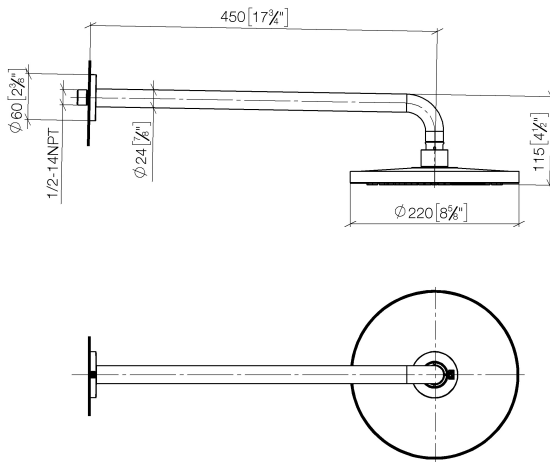

Shower - Lissé

Rain shower wall-mounted - polished chrome

Article number: 28 649 970-00 0010

- 17-3/4" Projection
- Stream: Rain
- Descaling system
- Rain shower Ø 8-5/8"
- Flange diameter 2-3/8"
- 1/2" connection
- Water flow rate limited to max. 1.8 gpm

Codes & Standards

- California Energy Commission (CEC)
- ASME A112.18.1/CSA B125.1

polished chrome

Accessory is required for this item.

Shower - Lissé

Rain shower wall-mounted - polished chrome

Article number: 28 649 970-00 0010

Dimensional drawing

mm [inches]

All dimensions in mm / inch = mm x 0,0394

Flow rate chart

Shower - Lissé

Rain shower wall-mounted - polished chrome

Article number: 28 649 970-00 0010

Other surface finishes

35 085 970-90 0010

Concealed wall elbow -

Shower - Lissé

Rain shower wall-mounted - polished chrome

Article number: 28 649 970-00 0010

Spare parts list

Number	Item Number	Designation	Number of units
1	04 30 31 032 00 90	fixing set	1
2	09 17 20 120 90	holder	1
3	09 14 10 150 90	seal	2
4	09 27 97 015-00	rosette	1
5	90 11 03 070 00-00	pipe	1
6	09 23 01 075 90	insert	1
7	04 12 05 092 10-00	shower	1
8	09 30 09 069 90	key	1