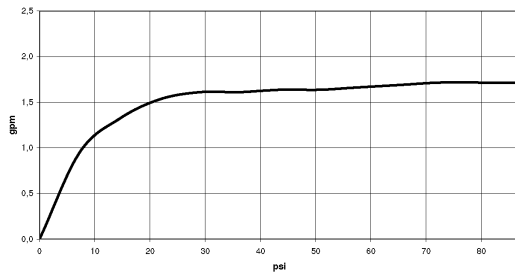

Shower - Lissé

Rain shower wall-mounted - polished chrome

Article number: 28 649 970-00 0010

- 17-3/4" Projection
- Stream: Rain
- Descaling system
- Rain shower Ø 8-5/8"
- Flange diameter 2-3/8"
- 1/2" connection
- Water flow rate limited to max. 1.8 gpm

Codes & Standards

- California Energy Commission (CEC)
- ASME A112.18.1/CSA B125.1

polished chrome

Accessory is required for this item.

Shower - Lissé

Rain shower wall-mounted - polished chrome

Article number: 28 649 970-00 0010

Dimensional drawing

mm [inches]

All dimensions in mm / inch = mm x 0,0394

Flow rate chart

Shower - Lissé

Rain shower wall-mounted - polished chrome

Article number: 28 649 970-00 0010

Other surface finishes